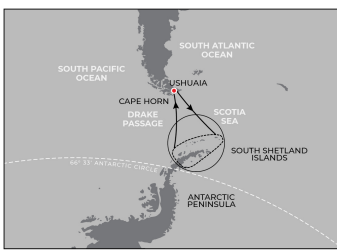

WORLD NAVIGATOR

Category	Description	Fares*
NS	Navigator Suite	$37,699
DS	Discovery Suite	$35,099
JS	Journey Suite	$32,399
E1	Horizon Deluxe	$29,399
E2	Veranda Deluxe	$28,999
A1	Horizon	$27,499
A2	Horizon	$27,199
B1	Veranda	$26,799
B2	Veranda	$25,999
SS	Solo Suite	$31,199