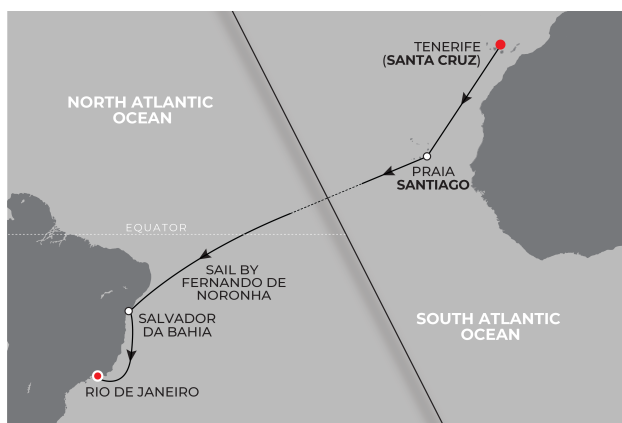

WORLD TRAVELLER

Category	Description	Fares*
NS	Navigator Suite	$8,699
DS	Discovery Suite	$8,099
JS	Journey Suite	$7,599
SS	Solo Suite	$6,999
E1	Horizon Deluxe	$6,299
E2	Veranda Deluxe	$6,299
A1	Horizon	$5,999
A2	Horizon	$5,899
B1	Veranda	$5,699
B2	Veranda	$5,599

For more information or a quote, please call your Travel Advisor or one of our Voyage Specialists at 1.844.44.ATLAS or visit us at atlasoceanvoyages.com